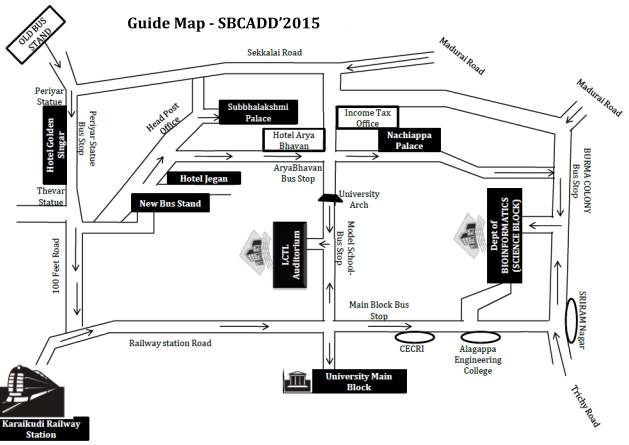

Guide Map - SBCADD'2015

Karakkudi Railway Station